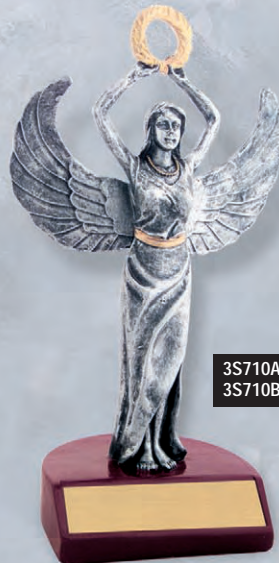

3S710A - 6-1/2"
3S710B - 9-1/4"