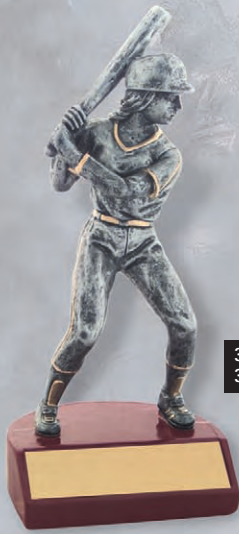

RESIN FIGURES

ALL FIGURES ARE AN ATTRACTIVE
ANTIQUE SILVER WITH GOLD HIGHLIGHTS

TROPHIES

3S701A - 6-1/4"
3S701B - 8-3/4"

3S702A - 6-1/4"
3S702B - 8-1/2"

3S703A - 7-1/4"
3S703B - 9-1/2"

3S704A - 7-1/4"
3S704B - 9-1/2"