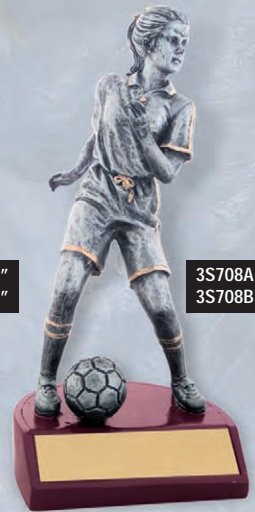

RESIN FIGURES

ALL FIGURES ARE AN ATTRACTIVE
ANTIQUE SILVER WITH GOLD HIGHLIGHTS

TROPHIES

3S701A - 6-1/4"
3S701B - 8-3/4"

3S702A - 6-1/4"
3S702B - 8-1/2"

3S703A - 7-1/4"
3S703B - 9-1/2"

3S704A - 7-1/4"
3S704B - 9-1/2"

3S705A - 5-3/4"
3S705B - 8-1/2"

3S706A - 5-1/2"
3S706B - 7-3/4"

3S707A - 5-1/2"
3S707B - 8-1/4"

3S708A - 5-1/2"
3S708B - 8-1/2"

3S709A - 7-1/2"
3S709B - 9"

3S710A - 6-1/2"
3S710B - 9-1/4"